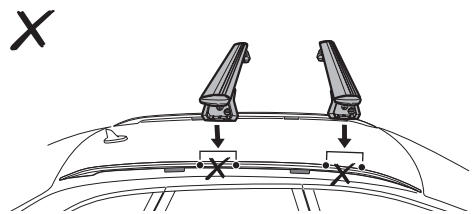

DO NOT use Tepui tents on factory installed crossbars.

 **Min 25.2"/64 cm**

 **Min 33.5"/85 cm**

 **THULE SquareBar Evo Max 50"/127 cm**

**Max 130 km/h  
80 Mph**

1

2

3