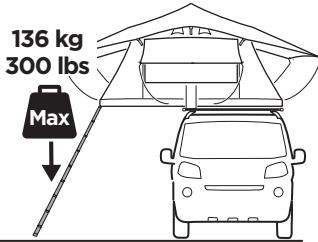

DO NOT use Tepui tents on factory installed crossbars.

 **Min 25.2"/64 cm**

 **Min 33.5"/85 cm**

 **THULE SquareBar Evo Max 50"/127 cm**

**Max 130 km/h  
80 Mph**

1

2

3