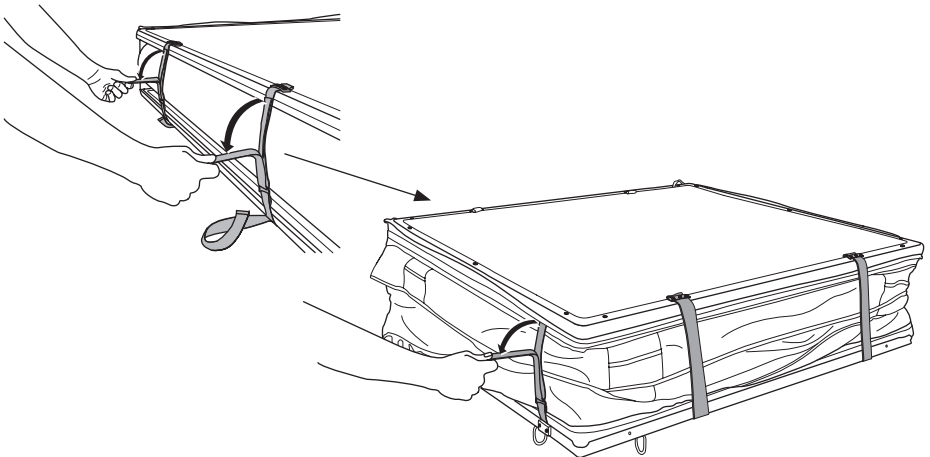

DO NOT use Tepui tents on factory installed crossbars.

 **Min 25.2"/64 cm**

 **Min 33.5"/85 cm**

 **THULE SquareBar Evo Max 50"/127 cm**

**Max 130 km/h  
80 Mph**

1

2

3