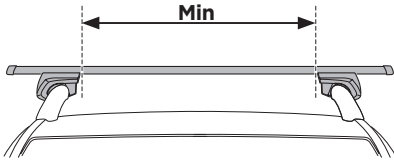

# ➤ Instructions

**Thule Tepui Explorer Ayer 2**

**Thule Tepui Explorer Kukenam 3**

**Thule Tepui Ruggedized Kukenam 3**

901200, 901201, 901300, 901301, 901302, 901350, 901351

**Adapter** Thule Xsporter & Thule TracRac bar Xadapt 14

DO NOT use Tepui tents on factory installed crossbars.

 **Min 25.2"/64 cm**

 **Min 33.5"/85 cm**

 **THULE SquareBar Evo Max 50"/127 cm**

**Max 130 km/h  
80 Mph**

1

2

3