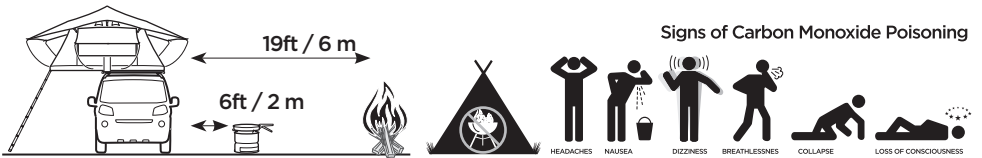

DO NOT use Tepui tents on factory installed crossbars.

 **Min 25.2"/64 cm**

 **Min 33.5"/85 cm**

 **THULE SquareBar Evo Max 50"/127 cm**

**Max 130 km/h  
80 Mph**

1

2

3