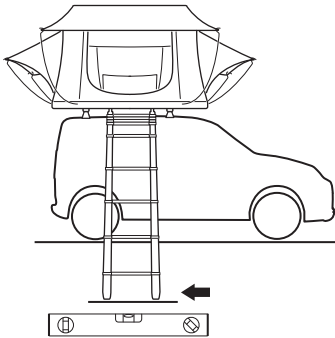

DO NOT use Tepui tents on factory installed crossbars.

 **Min 25.2"/64 cm**

 **Min 33.5"/85 cm**

 **THULE SquareBar Evo Max 50"/127 cm**

**Max 130 km/h  
80 Mph**

1

2

3