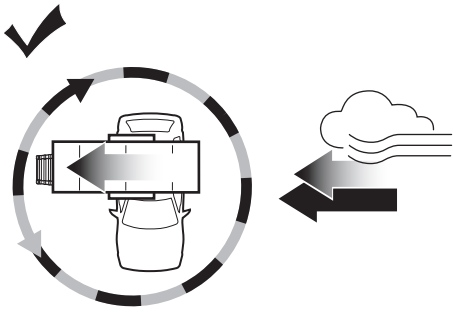

DO NOT use Tepui tents on factory installed crossbars.

 **Min 25.2"/64 cm**

 **Min 33.5"/85 cm**

 **THULE SquareBar Evo Max 50"/127 cm**

**Max 130 km/h  
80 Mph**

1

2

3