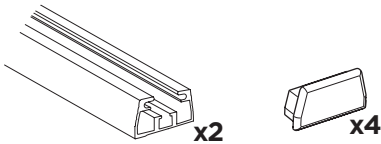

# ➤ Instructions

**Thule Tepui Explorer Ayer 2**

**Thule Tepui Explorer Kukenam 3**

**Thule Tepui Ruggedized Kukenam 3**

901200, 901201, 901300, 901301, 901302, 901350, 901351

**Adapter** Thule Xsporter & Thule TracRac bar Xadapt 14

DO NOT use Tepui tents on factory installed crossbars.

 **Min 25.2"/64 cm**

 **Min 33.5"/85 cm**

 **THULE SquareBar Evo Max 50"/127 cm**

**Max 130 km/h  
80 Mph**

1

2

3