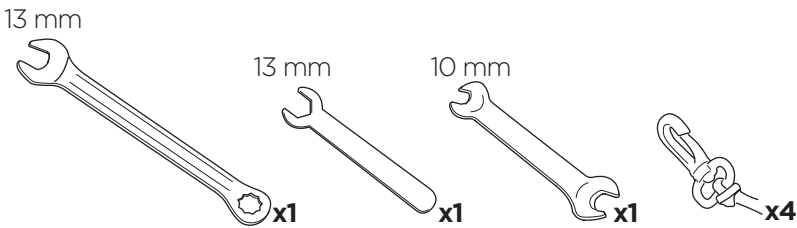

# ➤ Instructions

**Thule Tepui Explorer Ayer 2**

**Thule Tepui Explorer Kukenam 3**

**Thule Tepui Ruggedized Kukenam 3**

901200, 901201, 901300, 901301, 901302, 901350, 901351

**Adapter** Thule Xsporter & Thule TracRac bar Xadapt 14

DO NOT use Tepui tents on factory installed crossbars.

 **Min 25.2"/64 cm**

 **Min 33.5"/85 cm**

 **THULE SquareBar Evo Max 50"/127 cm**

**Max 130 km/h  
80 Mph**

1

2

3