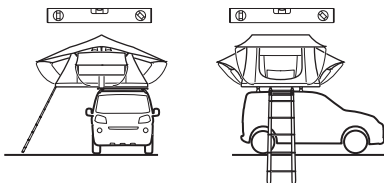

DO NOT use Tepui tents on factory installed crossbars.

 **Min 25.2"/64 cm**

 **Min 33.5"/85 cm**

 **THULE SquareBar Evo Max 50"/127 cm**

**Max 130 km/h  
80 Mph**

1

2

3