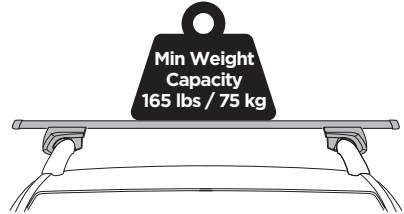

DO NOT use Tepui tents on factory installed crossbars.

 **Min 25.2"/64 cm**

 **Min 33.5"/85 cm**

 **THULE SquareBar Evo Max 50"/127 cm**

**Max 130 km/h  
80 Mph**

1

2

3