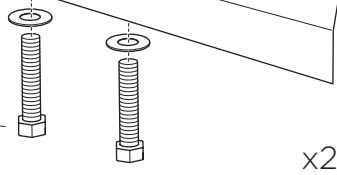

DO NOT use Tepui tents on factory installed crossbars.

 **Min 25.2"/64 cm**

 **Min 33.5"/85 cm**

 **THULE SquareBar Evo Max 50"/127 cm**

**Max 130 km/h  
80 Mph**

1

2

3

**i**

**4**

5

A

B

i

6

7