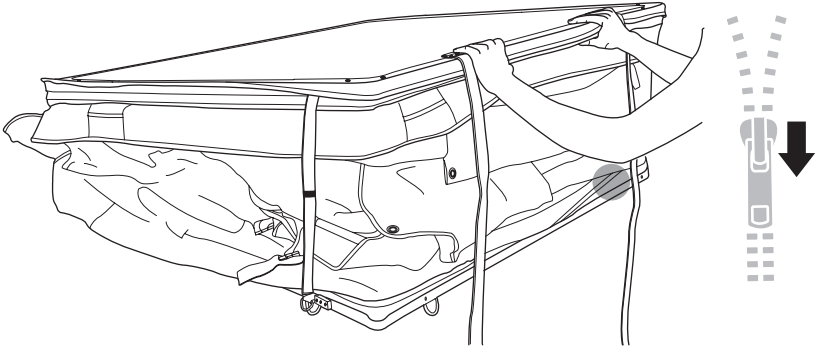

DO NOT use Tepui tents on factory installed crossbars.

 **Min 25.2"/64 cm**

 **Min 33.5"/85 cm**

 **THULE SquareBar Evo Max 50"/127 cm**

**Max 130 km/h  
80 Mph**

1

2

3