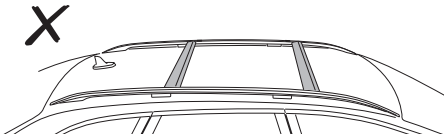

DO NOT use Tepui tents on factory installed crossbars.

 **Min 25.2"/64 cm**

 **Min 33.5"/85 cm**

 **THULE SquareBar Evo Max 50"/127 cm**

**Max 130 km/h  
80 Mph**

1

2

3