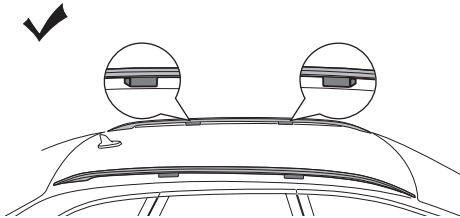

DO NOT use Tepui tents on factory installed crossbars.

 **Min 25.2"/64 cm**

 **Min 33.5"/85 cm**

 **THULE SquareBar Evo Max 50"/127 cm**

**Max 130 km/h  
80 Mph**

1

2

3