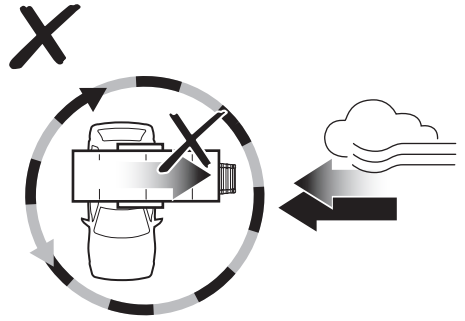

DO NOT use Tepui tents on factory installed crossbars.

 **Min 25.2"/64 cm**

 **Min 33.5"/85 cm**

 **THULE SquareBar Evo Max 50"/127 cm**

**Max 130 km/h  
80 Mph**

1

2

3