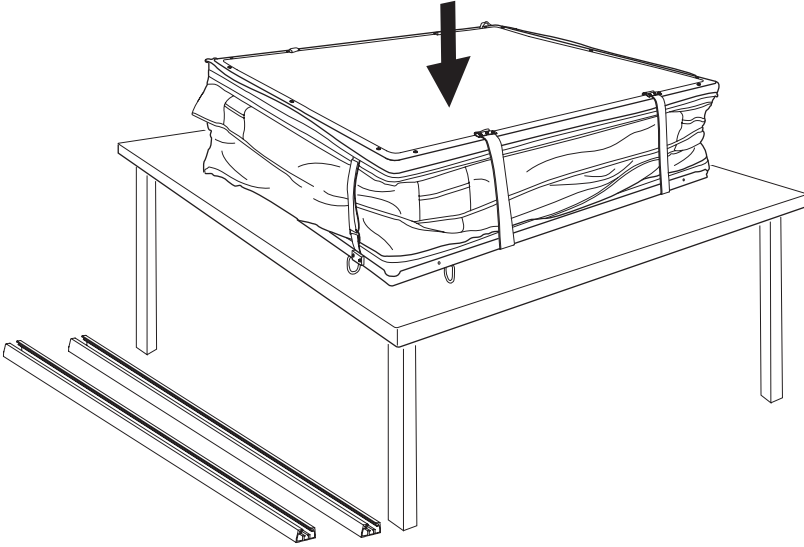

DO NOT use Tepui tents on factory installed crossbars.

 **Min 25.2"/64 cm**

 **Min 33.5"/85 cm**

 **THULE SquareBar Evo Max 50"/127 cm**

**Max 130 km/h  
80 Mph**

1

2

3