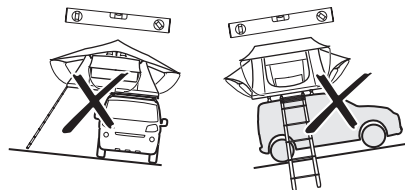

DO NOT use Tepui tents on factory installed crossbars.

 **Min 25.2"/64 cm**

 **Min 33.5"/85 cm**

 **THULE SquareBar Evo Max 50"/127 cm**

**Max 130 km/h  
80 Mph**

1

2

3