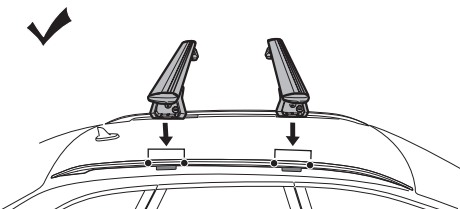

DO NOT use Tepui tents on factory installed crossbars.

 **Min 25.2"/64 cm**

 **Min 33.5"/85 cm**

 **THULE SquareBar Evo Max 50"/127 cm**

**Max 130 km/h  
80 Mph**

1

2

3