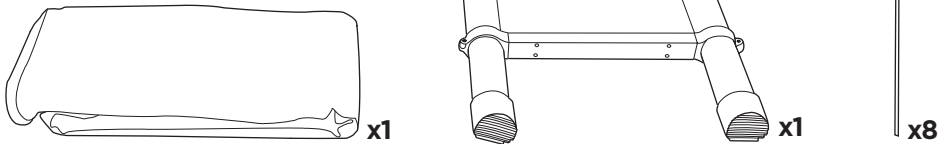

# ➤ Instructions

**Thule Tepui Explorer Ayer 2**

**Thule Tepui Explorer Kukenam 3**

**Thule Tepui Ruggedized Kukenam 3**

901200, 901201, 901300, 901301, 901302, 901350, 901351

**Adapter** Thule Xsporter & Thule TracRac bar Xadapt 14

DO NOT use Tepui tents on factory installed crossbars.

 **Min 25.2"/64 cm**

 **Min 33.5"/85 cm**

 **THULE SquareBar Evo Max 50"/127 cm**

**Max 130 km/h  
80 Mph**

1

2

3