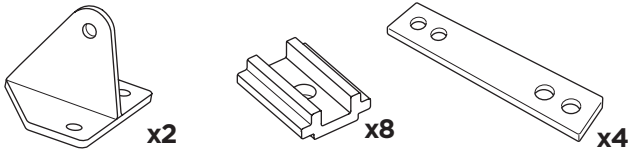

# ➤ Instructions

**Thule Tepui Explorer Ayer 2**

**Thule Tepui Explorer Kukenam 3**

**Thule Tepui Ruggedized Kukenam 3**

901200, 901201, 901300, 901301, 901302, 901350, 901351

**Adapter** Thule Xsporter & Thule TracRac bar Xadapt 14

DO NOT use Tepui tents on factory installed crossbars.

 **Min 25.2"/64 cm**

 **Min 33.5"/85 cm**

 **THULE SquareBar Evo Max 50"/127 cm**

**Max 130 km/h  
80 Mph**

1

2

3