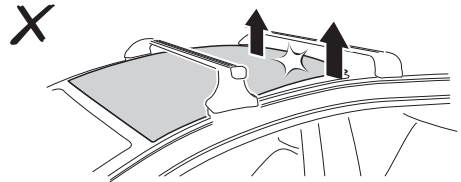

DO NOT use Tepui tents on factory installed crossbars.

 **Min 25.2"/64 cm**

 **Min 33.5"/85 cm**

 **THULE SquareBar Evo Max 50"/127 cm**

**Max 130 km/h  
80 Mph**

1

2

3