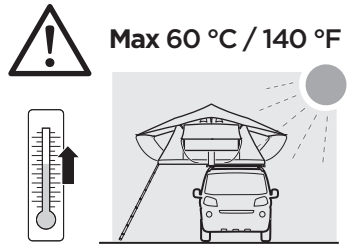

DO NOT use Tepui tents on factory installed crossbars.

 **Min 25.2"/64 cm**

 **Min 33.5"/85 cm**

 **THULE SquareBar Evo Max 50"/127 cm**

**Max 130 km/h  
80 Mph**

1

2

3